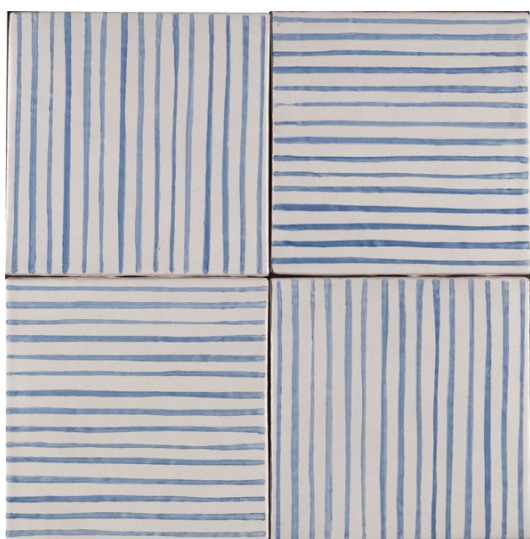

PRODUCTS - Decor

Wednesday, July 17, 2019

212-15x15

RIGHE FINI

Dimensions

| | cm | in |
|------|----|----|
| L | 15 | |
| H | 15 | |
| N/Mq | 44 | |

PRODUCTS - Decor

Wednesday, July 17, 2019